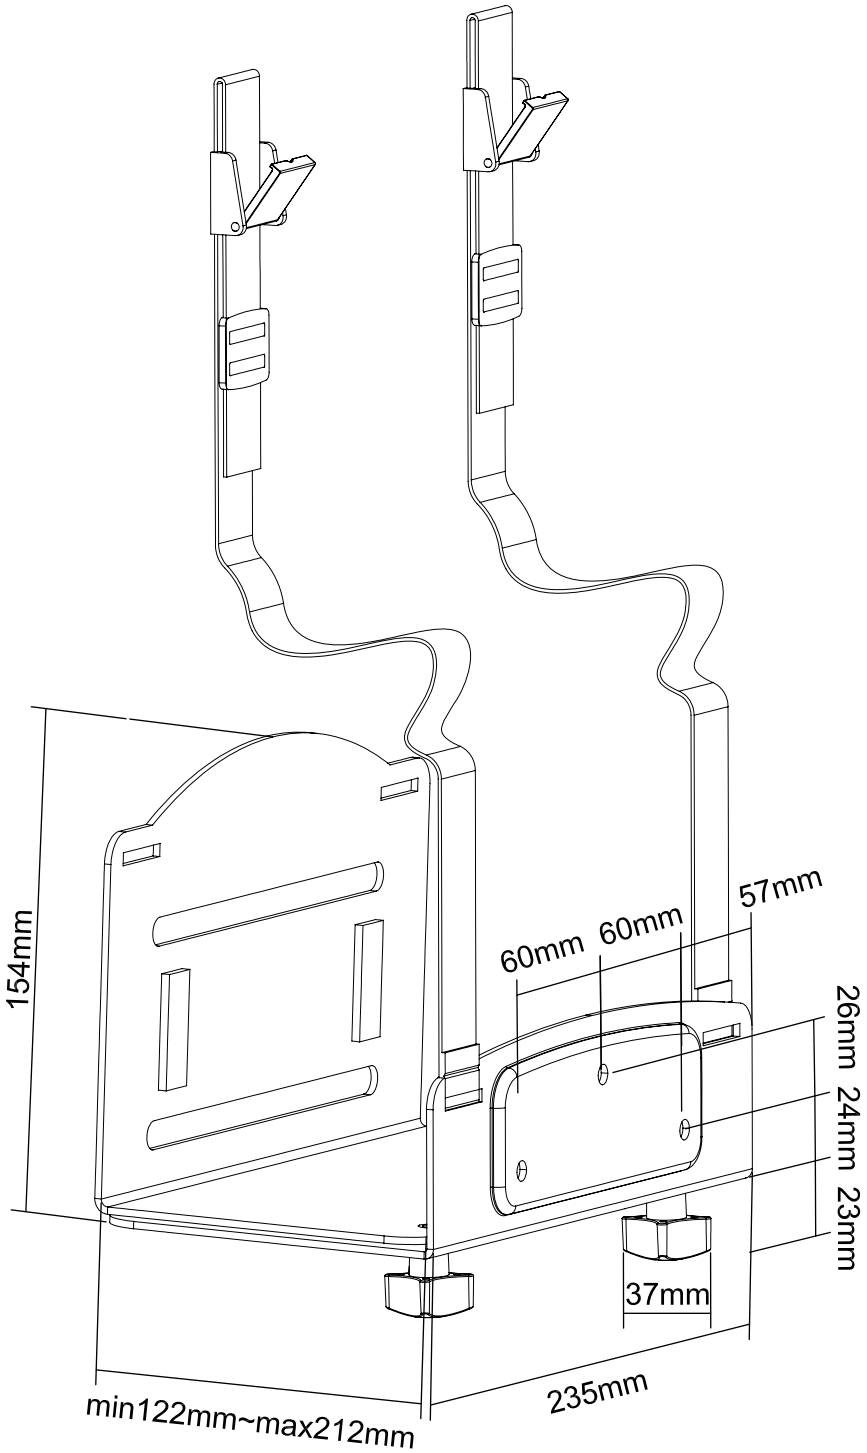

8 7 6 5 4 3 2 1

F  
E  
D  
C  
B  
A

ST6.3 x 55mm Screws  
Qty: Three

Wall anchors  
Qty: Three

THIRD ANGLE PROJECTION

**GENERAL NOTES**

DIMENSIONS ARE IN MM - DO NOT SCALE  
THIS DOCUMENT CONTAINS CONFIDENTIAL, PROPRIETARY INFORMATION THAT IS PROPERTY OF STARTECH.COM

PRODUCT ID	CPUWALLMNT		
DESCRIPTION	CPU Mount - Adjustable Computer Wall Mount		
<b>DO NOT SCALE</b>	<b>SHEET: 1 OF: 1</b>	<b>UPLOAD DATE: 2/8/2021</b>	

8 7 6 5 4 3 2 1