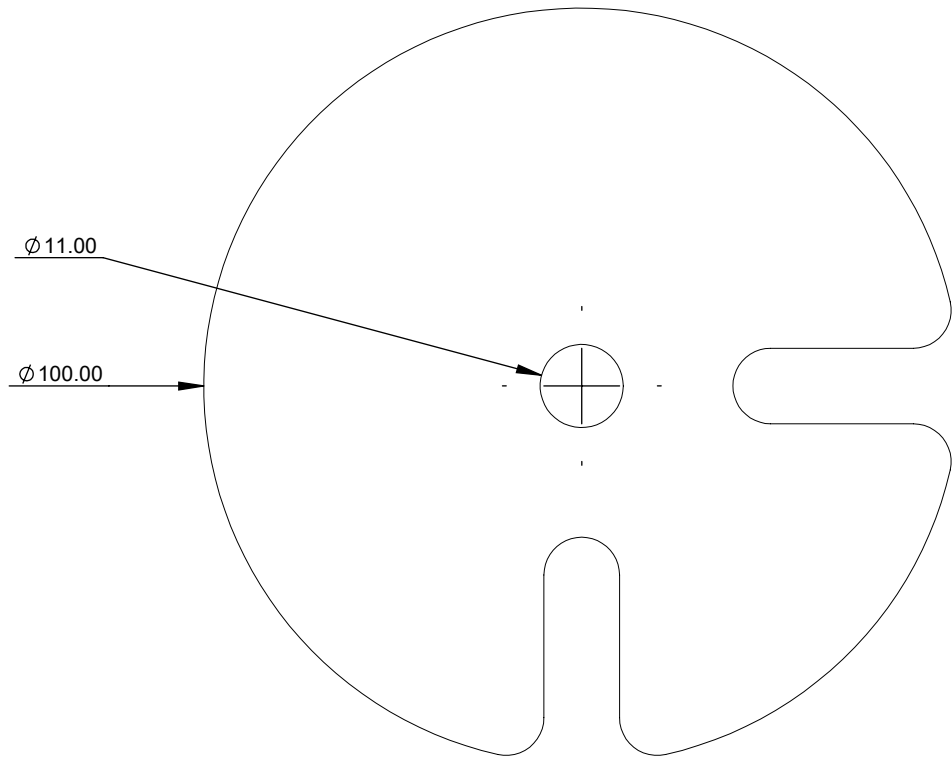

8 7 6 5 4 3 2 1

F  
E  
D  
C  
B  
A

THIRD ANGLE PROJECTION

**GENERAL NOTES**

DIMENSIONS ARE IN MM - DO NOT SCALE

THIS DOCUMENT CONTAINS CONFIDENTIAL,  
 PROPRIETARY INFORMATION THAT IS  
 PROPERTY OF STARTECH.COM

# StarTech.com

PRODUCT ID	ARMPIVOTB, ARMDUAL2, ARMPIVOTV2, A2-LAPTOP-DESK-MOUNT		
DESCRIPTION	PLATE FOR GROMMET MOUNT		
<b>DO NOT SCALE</b>	<b>SHEET: 1 OF: 1</b>	<b>UPLOAD DATE: 12/10/2021</b>	

8 7 6 5 4 3 2 1