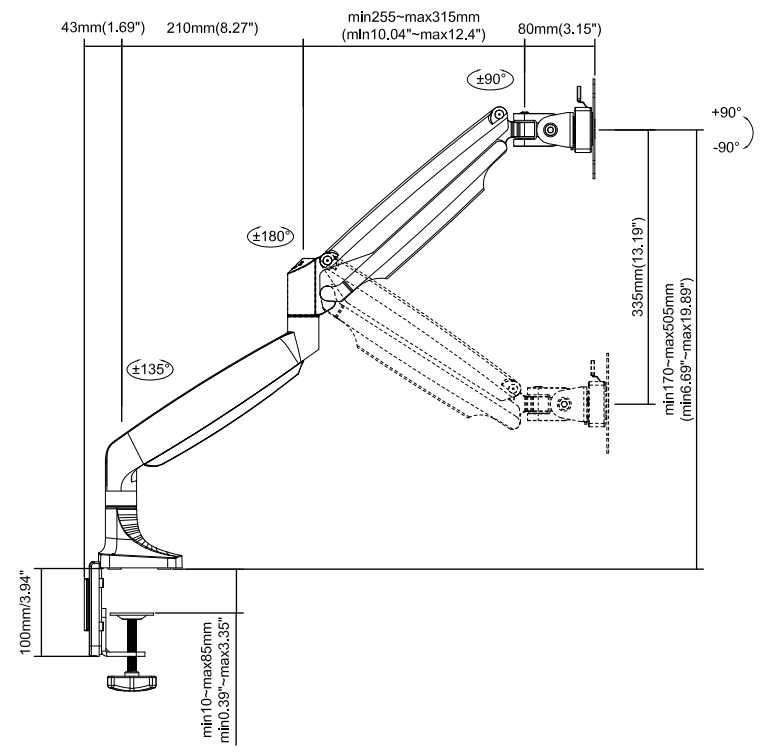

SKU	COLOR
ARMPIVOTHDB	BLACK
ARMPIVOTHDW	WHITE

THIRD ANGLE PROJECTION

**GENERAL NOTES**

DIMENSIONS ARE IN MM - DO NOT SCALE  
 THIS DOCUMENT CONTAINS CONFIDENTIAL, PROPRIETARY INFORMATION THAT IS PROPERTY OF STARTECH.COM

**StarTech.com**

PRODUCT ID	ARMPIVOTHDX		
DESCRIPTION	Single Desk-Mount Monitor Arm - Full Motion - Articulating		
<b>DO NOT SCALE</b>	<b>SHEET: 1 OF 2</b>	<b>UPLOAD DATE: 3/31/2021</b>	

THIRD ANGLE PROJECTION

**GENERAL NOTES**

DIMENSIONS ARE IN MM - DO NOT SCALE  
THIS DOCUMENT CONTAINS CONFIDENTIAL, PROPRIETARY INFORMATION THAT IS PROPERTY OF STARTECH.COM

PRODUCT ID	ARMPIVOTHDx		
DESCRIPTION	Single Desk-Mount Monitor Arm - Full Motion - Articulating		
<b>DO NOT SCALE</b>	<b>SHEET: 2 OF 2</b>	<b>UPLOAD DATE: 3/31/2021</b>	