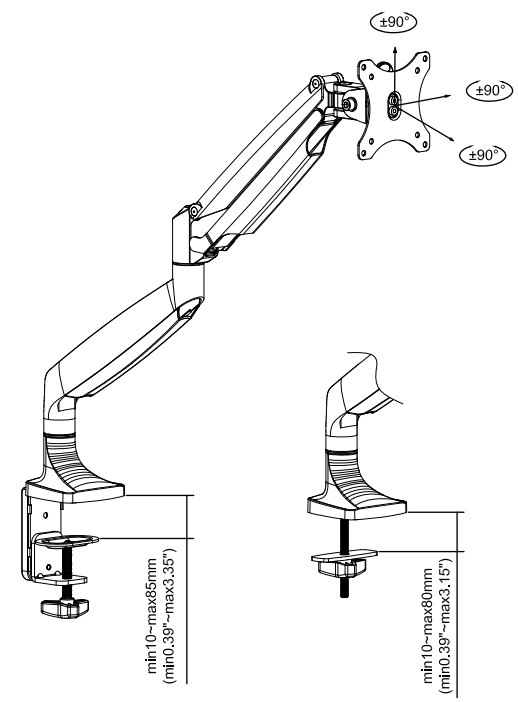

SKU	COLOR
ARMPIVOTHDB	BLACK
ARMPIVOTHDW	WHITE

THIRD ANGLE PROJECTION

**GENERAL NOTES**

DIMENSIONS ARE IN MM - DO NOT SCALE  
 THIS DOCUMENT CONTAINS CONFIDENTIAL, PROPRIETARY INFORMATION THAT IS PROPERTY OF STARTECH.COM

**StarTech.com**

PRODUCT ID	ARMPIVOTHDX		
DESCRIPTION	Single Desk-Mount Monitor Arm - Full Motion - Articulating		
<b>DO NOT SCALE</b>	<b>SHEET: 1 OF 2</b>	<b>UPLOAD DATE: 3/31/2021</b>	

THIRD ANGLE PROJECTION

**GENERAL NOTES**

DIMENSIONS ARE IN MM - DO NOT SCALE  
THIS DOCUMENT CONTAINS CONFIDENTIAL, PROPRIETARY INFORMATION THAT IS PROPERTY OF STARTECH.COM

PRODUCT ID	ARMPIVOTHDx		
DESCRIPTION	Single Desk-Mount Monitor Arm - Full Motion - Articulating		
<b>DO NOT SCALE</b>	<b>SHEET: 2 OF 2</b>	<b>UPLOAD DATE: 3/31/2021</b>	