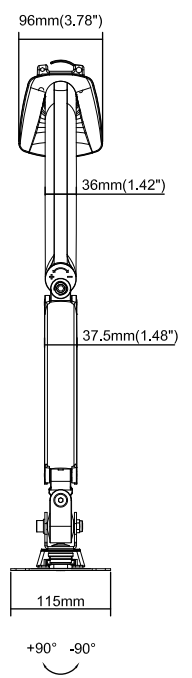

SKU	COLOR
ARMPIVOTHDB	BLACK
ARMPIVOTHDW	WHITE

THIRD ANGLE PROJECTION

**GENERAL NOTES**

DIMENSIONS ARE IN MM - DO NOT SCALE  
 THIS DOCUMENT CONTAINS CONFIDENTIAL, PROPRIETARY INFORMATION THAT IS PROPERTY OF STARTECH.COM

**StarTech.com**

PRODUCT ID	ARMPIVOTHDX		
DESCRIPTION	Single Desk-Mount Monitor Arm - Full Motion - Articulating		
<b>DO NOT SCALE</b>	<b>SHEET: 1 OF 2</b>	<b>UPLOAD DATE: 3/31/2021</b>	

THIRD ANGLE PROJECTION

**GENERAL NOTES**

DIMENSIONS ARE IN MM - DO NOT SCALE  
THIS DOCUMENT CONTAINS CONFIDENTIAL, PROPRIETARY INFORMATION THAT IS PROPERTY OF STARTECH.COM

PRODUCT ID	ARMPIVOTHDx		
DESCRIPTION	Single Desk-Mount Monitor Arm - Full Motion - Articulating		
<b>DO NOT SCALE</b>	<b>SHEET: 2 OF 2</b>	<b>UPLOAD DATE: 3/31/2021</b>	