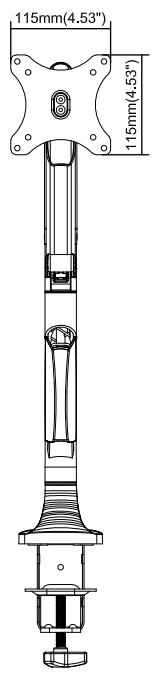

SKU	COLOR
ARMPIVOTHDB	BLACK
ARMPIVOTHDW	WHITE

THIRD ANGLE PROJECTION

**GENERAL NOTES**

DIMENSIONS ARE IN MM - DO NOT SCALE  
 THIS DOCUMENT CONTAINS CONFIDENTIAL, PROPRIETARY INFORMATION THAT IS PROPERTY OF STARTECH.COM

**StarTech.com**

PRODUCT ID	ARMPIVOTHDX		
DESCRIPTION	Single Desk-Mount Monitor Arm - Full Motion - Articulating		
<b>DO NOT SCALE</b>	<b>SHEET: 1 OF 2</b>	<b>UPLOAD DATE: 3/31/2021</b>	

THIRD ANGLE PROJECTION

**GENERAL NOTES**

DIMENSIONS ARE IN MM - DO NOT SCALE  
THIS DOCUMENT CONTAINS CONFIDENTIAL, PROPRIETARY INFORMATION THAT IS PROPERTY OF STARTECH.COM

PRODUCT ID	ARMPIVOTHDx		
DESCRIPTION	Single Desk-Mount Monitor Arm - Full Motion - Articulating		
<b>DO NOT SCALE</b>	<b>SHEET: 2 OF 2</b>	<b>UPLOAD DATE: 3/31/2021</b>	