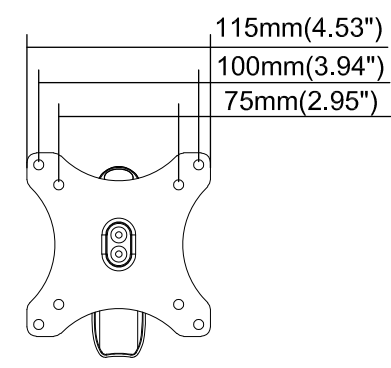

SKU	COLOR
ARMPIVOTHDB	BLACK
ARMPIVOTHDW	WHITE

THIRD ANGLE PROJECTION

**GENERAL NOTES**

DIMENSIONS ARE IN MM - DO NOT SCALE  
 THIS DOCUMENT CONTAINS CONFIDENTIAL, PROPRIETARY INFORMATION THAT IS PROPERTY OF STARTECH.COM

**StarTech.com**

PRODUCT ID	ARMPIVOTHDX		
DESCRIPTION	Single Desk-Mount Monitor Arm - Full Motion - Articulating		
<b>DO NOT SCALE</b>	<b>SHEET: 1 OF 2</b>	<b>UPLOAD DATE: 3/31/2021</b>	

THIRD ANGLE PROJECTION

**GENERAL NOTES**

DIMENSIONS ARE IN MM - DO NOT SCALE  
THIS DOCUMENT CONTAINS CONFIDENTIAL, PROPRIETARY INFORMATION THAT IS PROPERTY OF STARTECH.COM

PRODUCT ID	ARMPIVOTHDx		
DESCRIPTION	Single Desk-Mount Monitor Arm - Full Motion - Articulating		
<b>DO NOT SCALE</b>	<b>SHEET: 2 OF 2</b>	<b>UPLOAD DATE: 3/31/2021</b>	