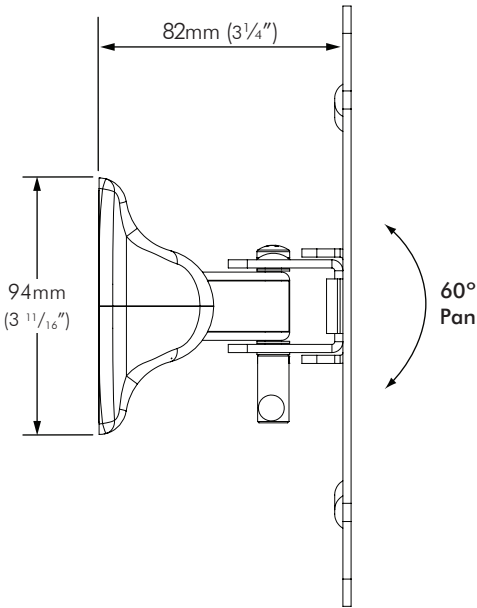

Technical Specifications

telehook

Flat Screen Wall Mount | Tilt

Dimensions

Maximum Load: 30kg (66lbs)

! This product is VESA compliant and supports Displays with the following VESA hole mounting configurations:

- 50 x 50mm (2" x 2")
- 75 x 75mm (3" x 3")
- 100 x 100mm (4" x 4")
- 200 x 100mm (8" x 4")
- 200 x 200mm (8" x 8")

Wall Mounting:

VESA Hole Configurations: