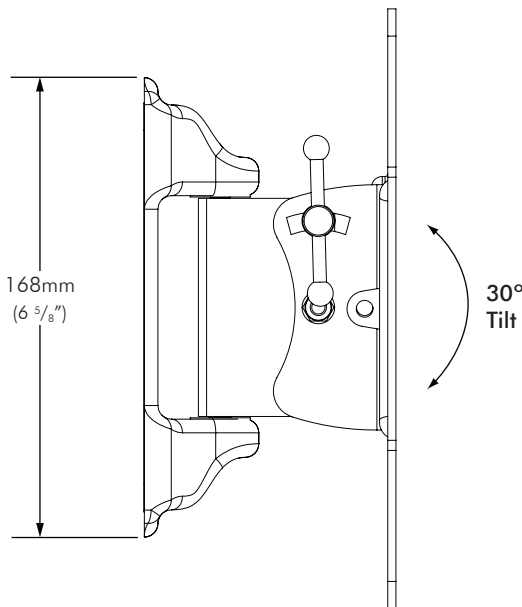

Technical Specifications

telehook

Flat Screen Wall Mount | Tilt

Dimensions

Maximum Load: 30kg (66lbs)

! This product is VESA compliant and supports Displays with the following VESA hole mounting configurations:

- 50 x 50mm (2" x 2")
- 75 x 75mm (3" x 3")
- 100 x 100mm (4" x 4")
- 200 x 100mm (8" x 4")
- 200 x 200mm (8" x 8")

Wall Mounting:

VESA Hole Configurations: