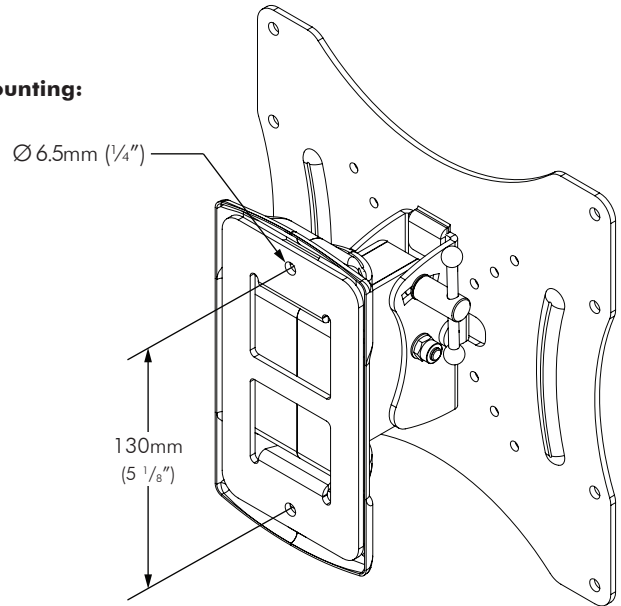

Technical Specifications

telehook

Flat Screen Wall Mount | Tilt

Dimensions

Maximum Load: 30kg (66lbs)

! This product is VESA compliant and supports Displays with the following VESA hole mounting configurations:

- 50 x 50mm (2" x 2")
- 75 x 75mm (3" x 3")
- 100 x 100mm (4" x 4")
- 200 x 100mm (8" x 4")
- 200 x 200mm (8" x 8")

Wall Mounting:

VESA Hole Configurations: