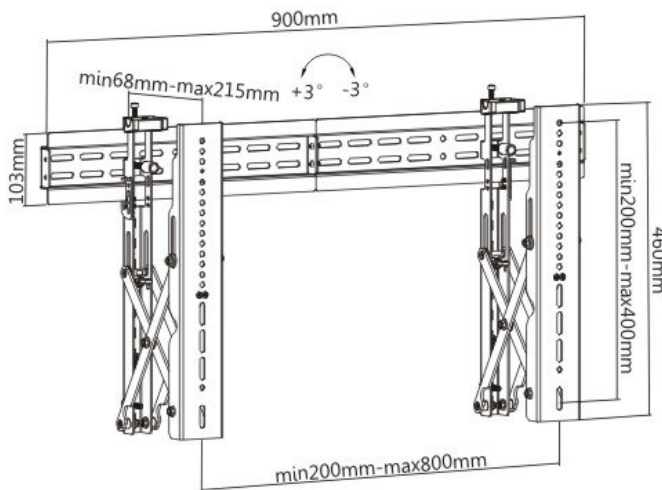

SPEED Pop-Out Video Wall Mount

Heavy-duty professional video wall mount suitable for VESA compatible video walls. Pop-out design offers secure, quick and easy installation and maintenance. Built-in level adjustment provides perfect positioning. Pop-out lock system and Anti-theft locking hole offer extra safety and security.

- Suitable for TVs from 37" to 70"
- VESA up to 800x400mm
- 45kg Max Load
- 68-215mm Extension
- ± 3 Degree Screen Level
- Colour: Black
- Lifetime Warranty

Model No.	SVW02-48T
Max VESA	800 x 400
TV Size	37"-70"
Supported weight	45 kg
Extension	68-215 mm
Screen Level	$\pm 3^\circ$
Material	Heavy Duty Steel
Anti-theft Lock	Yes (padlock not included)
Unit Weight	8.1kg
Finish	Powder Coating
Color	Black
Pack Dimensions	980mm x 112mm x 102mm
Barcode	6956745161411